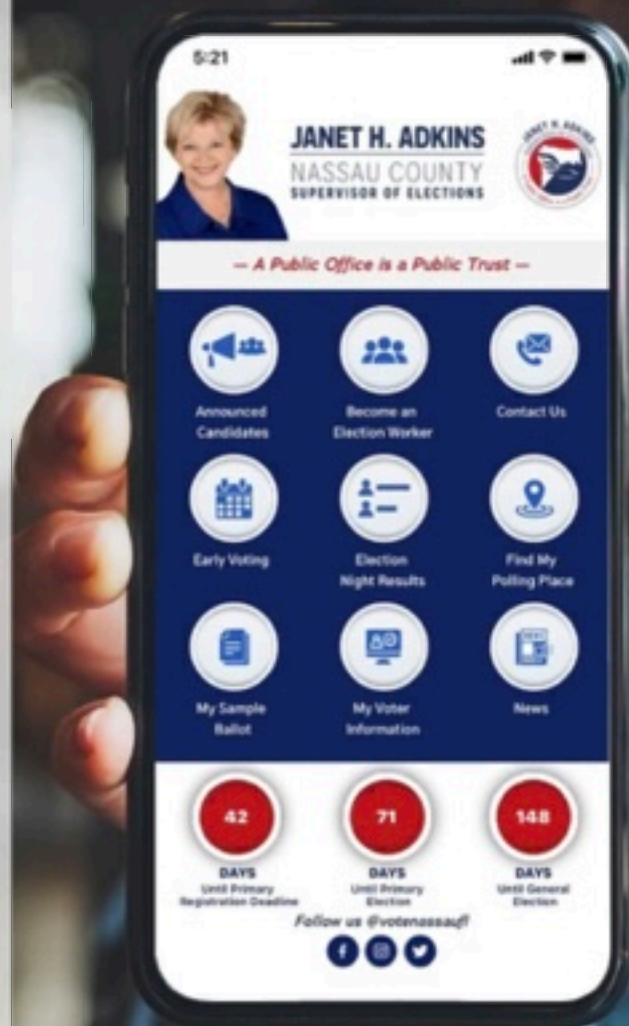

# GET ELECTION READY.

Download the new

## **Vote Nassau FL**

app from your app store today!

904-491-7500 • [www.VoteNassauFL.gov](http://www.VoteNassauFL.gov)

This is your Nassau County Supervisor of Elections. Early voting is available daily from 9 am to 6 pm until Saturday, November 5th. To view wait times at an Early Voting Site near you, download the new Vote Nassau FL mobile app here <https://qrco.de/bd75VG>. Text STOP to opt-out.